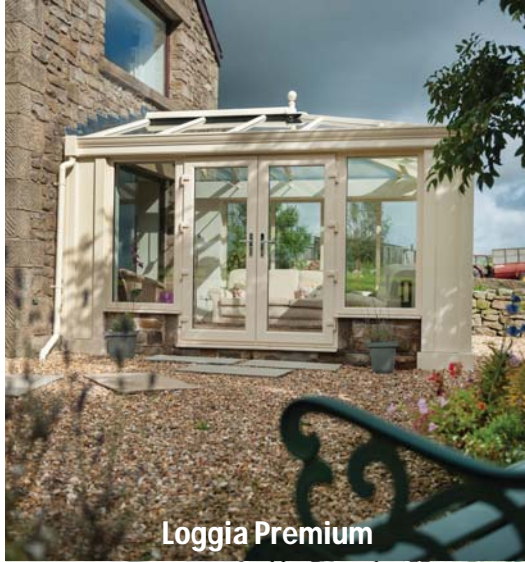

Loggia Prestige