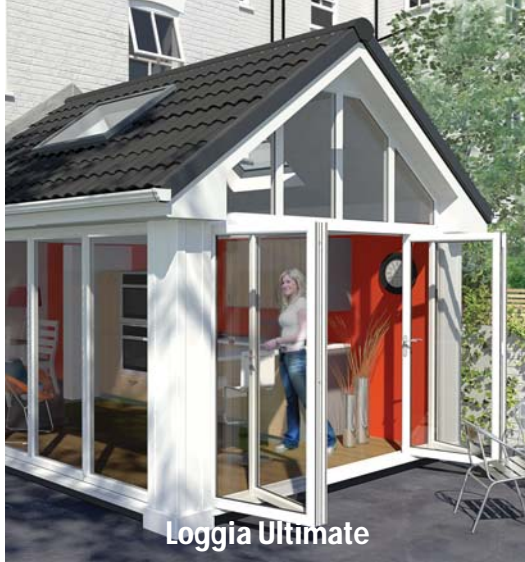

Pergola is part of Ultraframe's breathtaking outdoor living range. It can be used to create a stunning, contemporary patio area, allowing you to enjoy the outdoor whilst protecting you from the elements.

The Pergola can also be used as a carport and its innovative curved beam functions as an ingenious guttering system, whilst delivering beautiful aesthetics in a structurally superior design.

This fusion of engineering excellence with contemporary design is reinforced by the aluminium posts being part of the immensely robust structure, whilst also fulfilling the function of a rainwater downpipe to drain water away from the building.

3. From ground level, it is 2400mm to the underside of the curved beam. At the house wall with a projection of 2500mm the overall height is 2935mm, at 3000mm projection the overall height is 3000mm and at 3500mm projection the overall height is 3066mm. (Please allow 100mm tolerance above the wall plate)

4. Only one post per Pergola is supplied as a combined post/downpipe. Looking from the garden to the Pergola the rainwater pipe is always on the right hand side.

Loggia Prestige

Loggia Premium

Loggia Ultimate