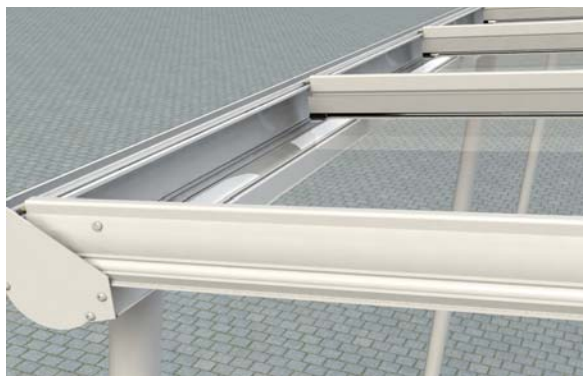

The Pergola can also be used as a carport and its innovative curved beam functions as an ingenious guttering system, whilst delivering beautiful aesthetics in a structurally superior design.

This fusion of engineering excellence with contemporary design is reinforced by the aluminium posts being part of the immensely robust structure, whilst also fulfilling the function of a rainwater downpipe to drain water away from the building.

The Ultraframe Pergola is glazed with 6mm or 10mm* glass which delivers the outdoor feel of the classic pergola style, whilst protecting from the rain.

The Pergola is available in 9 sizes and two distinctive colours: White or Textured Grey

Curved beam & end stop detail

Combined support post/
rainwater pipe

Glazing detail

Curved beam / integrated gutter

Wall Plate

Specification details

*10mm glass is used in 0.8KN/m² snow load areas.

Pergola size / number of posts