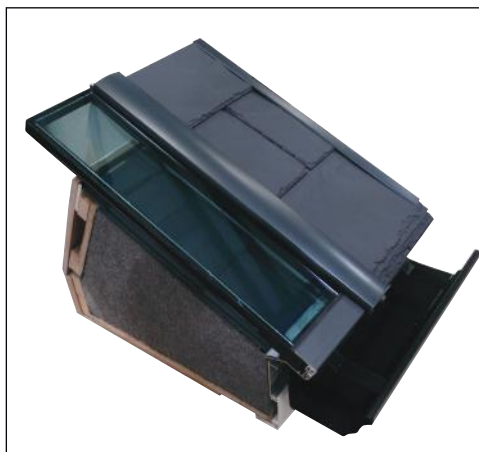

If you order your roof from a Fabricator or trade intermediary, we request that brochures are ordered in conjunction with your roof orders.

Marketing Support

Support Materials

MAY 2018 | V19