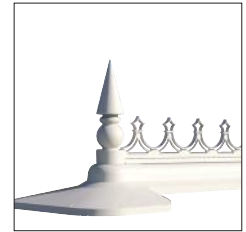

## *PVC Crestings and finials*

*A choice of five different PVC finials and five crestings allows you to personalise the conservatory. Whichever style of cresting and finial combination chosen, rest assured the Ultraframe roof will be stylish and weatherproof.*

Pikestaff Finial,  
Renaissance Cresting

Classic Finial\*,  
Classic Cresting

Classic Finial\*,  
Baroque Cresting

Coronet Finial\*,  
Tudor Cresting

Sceptre Finial\*,  
Elizabethan Cresting

Ball Finial,  
Low Profile Cresting