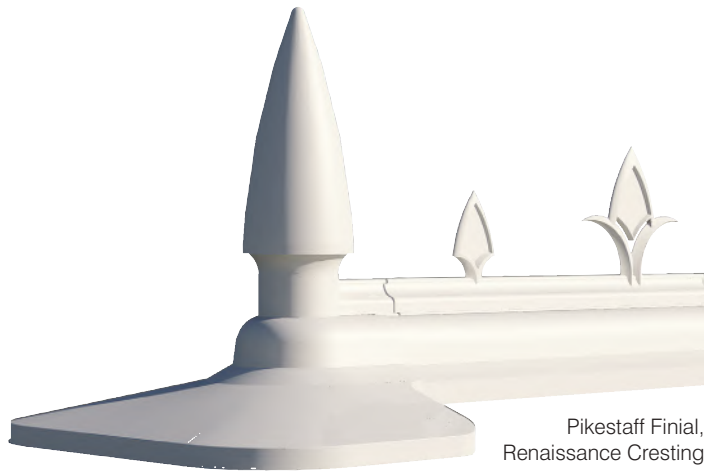

## *PVC Crestings and finials*

*A choice of five different PVC finials and five crestings allows you to personalise the conservatory. Whichever style of cresting and finial combination chosen, rest assured the Ultraframe roof will be stylish and weatherproof.*

Pikestaff Finial,  
Renaissance Cresting

Classic Finial\*,  
Classic Cresting

Classic Finial\*,  
Baroque Cresting

Coronet Finial\*,  
Tudor Cresting

Sceptre Finial\*,  
Elizabethan Cresting

Ball Finial,  
Low Profile Cresting