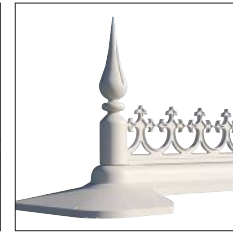

## *PVC Crestings and finials*

*A choice of five different PVC finials and five crestings allows you to personalise the conservatory. Whichever style of cresting and finial combination chosen, rest assured the Ultraframe roof will be stylish and weatherproof.*

Pikestaff Finial,  
Renaissance Cresting

Classic Finial\*,  
Classic Cresting

Classic Finial\*,  
Baroque Cresting

Coronet Finial\*,  
Tudor Cresting

Sceptre Finial\*,  
Elizabethan Cresting

Ball Finial,  
Low Profile Cresting