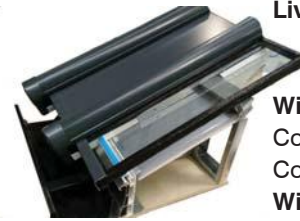

Livinroof Cut Away
With Bag
Code: LVLTO05
Cost: £136.89
Without Bag
Code: LVLTO06
Cost: £82.13

(Part Solid/Part Glazed)